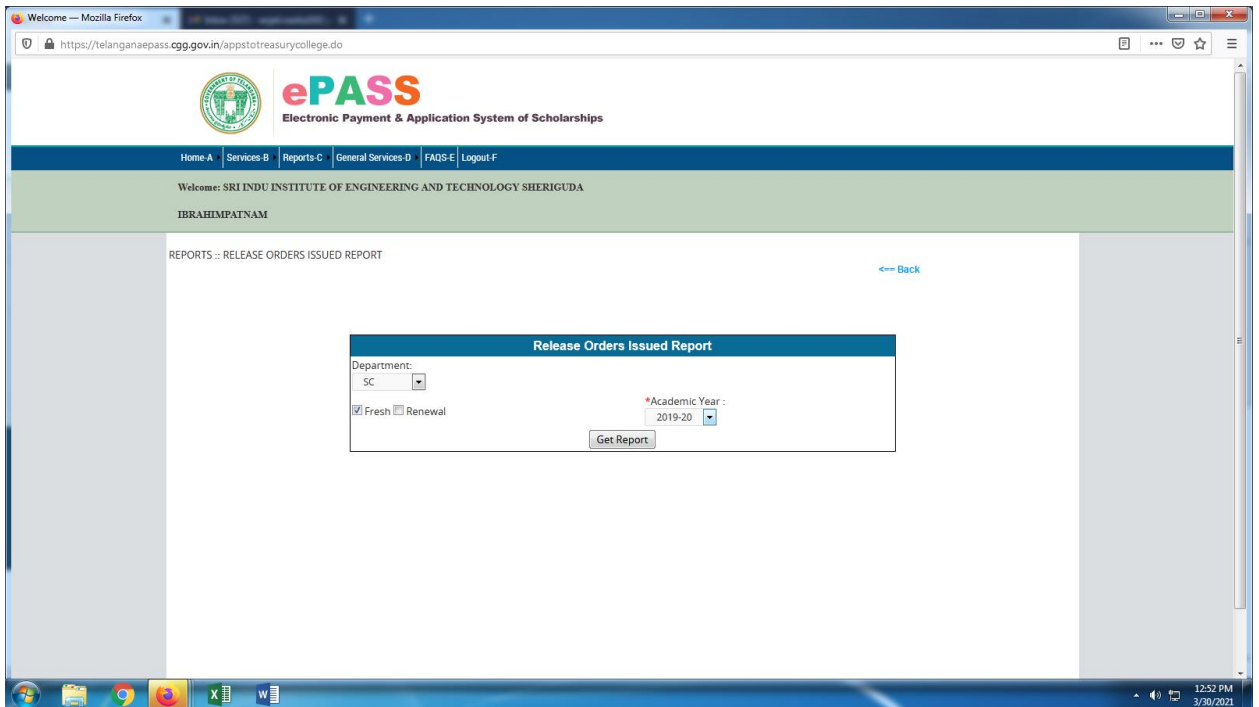

Step-6

6. Sample Scholarship Copy For SC Students

PRINCIPAL
Sri Indu Institute of Engineering & Tech.
Sheriguda(V), Ibrahimpatnam(M).
R.R. Dist. Telangana -501 510